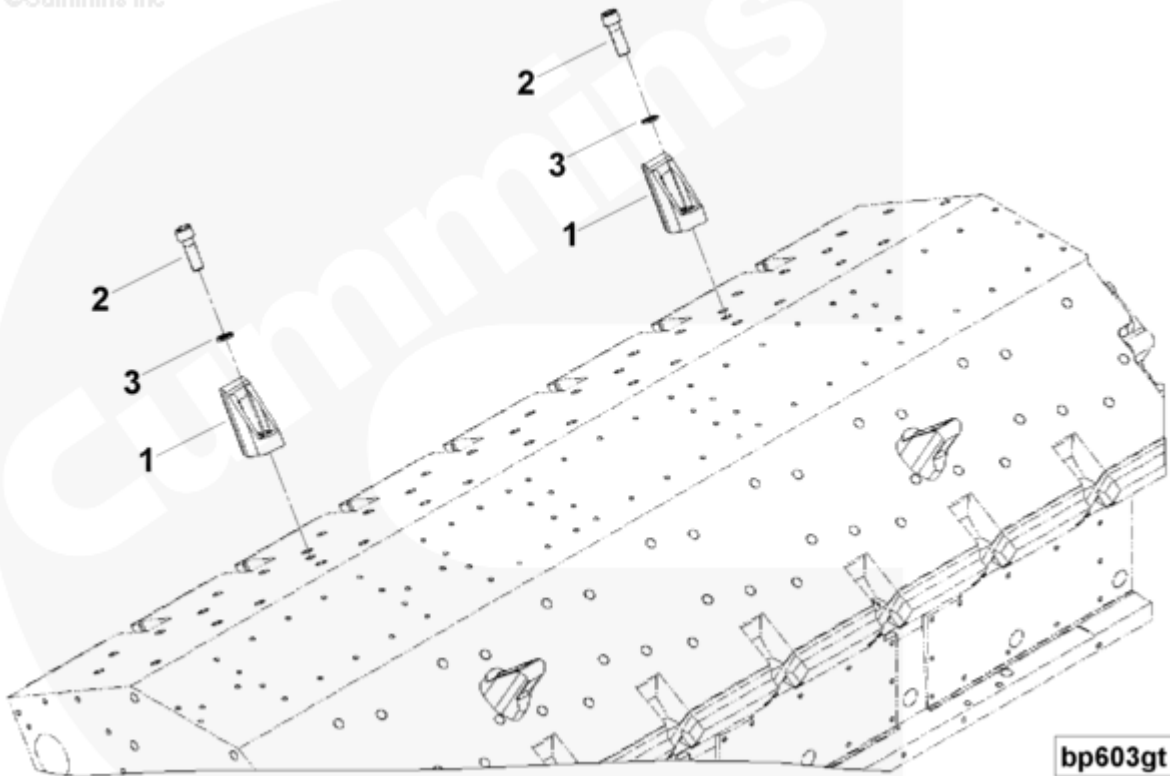

Parts Catalog - Option Detail

Electronic Parts Catalog - Option Detail				
Option	Group	Graphic	Film Card	Date
BP6100	17.06	bp603gt	K38	02-AUG-04
Engines	GTA38, K38, KTA38GC CM558, QSK38 CM2150 K106, QSK38 CM2150 MCRS, QSK38 CM850 MCRS			

©Cummins Inc

bp603gt

SMALL | MEDIUM | LARGE

Cart	Ref No	Part Number	Part Description	Required	Remarks
View My Cart					
		BP6100	Lifting Bracket		Lifting Bracket...(More)
					KV Diagnostics: Yes
		AR11441	Lifting Bracket	4	
<input type="checkbox"/>	1	205684	Engine Lifting Bracket	1	
<input type="checkbox"/>	2	206028	Socket Head Cap Screw	1	3/4 - 10 X 2 1/4 in.
<input type="checkbox"/>	3	3629962	Plain Washer	1	